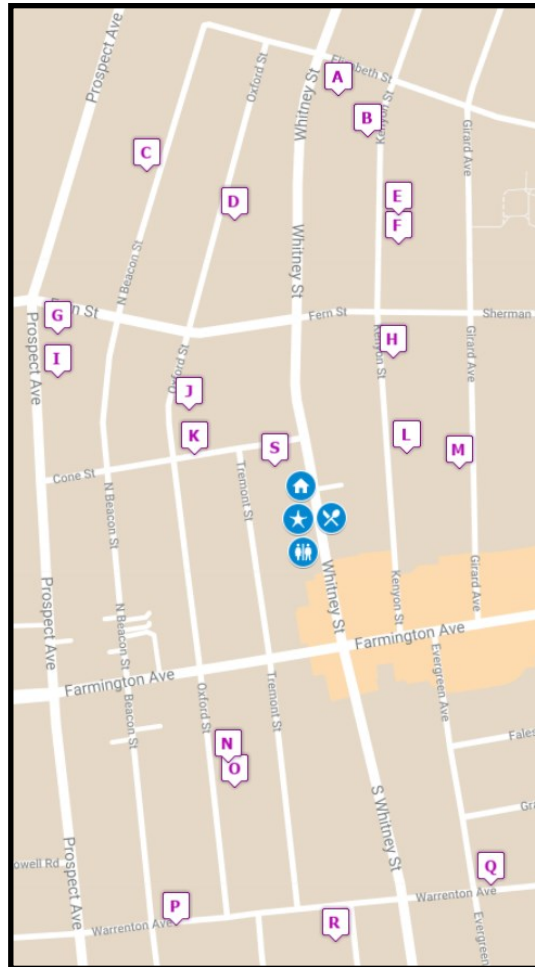

We invite you to enjoy the music at your own pace and be mindful of social distancing. Please watch out for plantings and plan to sit or stand on lawns, walkways and sidewalks. Please avoid standing in the street as traffic is not blocked during this event.

Share your photos: #westendporchfest.

Little Pantry Food Drive

Donate non-perishable food at porch venues.

westendporchfest.org

MAP & INFORMATION

- [A] 141 Elizabeth St
- [B] 193 Kenyon St
- [C] 199 N Beacon St
- [D] 254 Oxford St
- [E] 154 Kenyon St
- [F] 148 Kenyon St
- [G] 750 Prospect Ave
- [H] 108 Kenyon St
- [I] 734 Prospect Ave
- [J] 190 Oxford St
- [K] 42 Cone St
- [L] 76 Kenyon St
- [M] 63 Girard Ave
- [N] 76 Oxford St
- [O] 72 Oxford St
- [P] 154 Warrenton Ave
- [Q] 90 Evergreen Ave
- [R] 91 Warrenton Ave
- [S] Noah Webster School, 5 Cone St

[Little Pantry Food Drive](#)
 Donate non-perishable food at porch venues

- Porchfest Hub: Info, T Shirts, Activities, Food Trucks
- Food Trucks
 - Baba Ghanoush Food Truck
 - Muncher's Jamaican Cuisine
 - Craftbird
 - Ice Cream Truck
- Activities at Noah Webster
 - 1:00pm Key Bookstore
 - 1:30pm Balloon Animals
 - 1.30pm Walking Tour
 - 3:00pm Meet Chew Chew, the Hartford Yard Goats Mascot
- Toilets (Accessible)